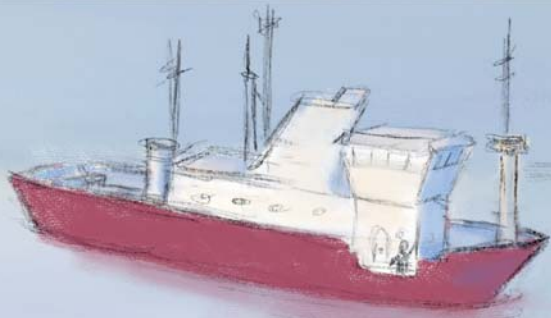

Мама уезжала. Она работала
далеко-далеко, в океане.